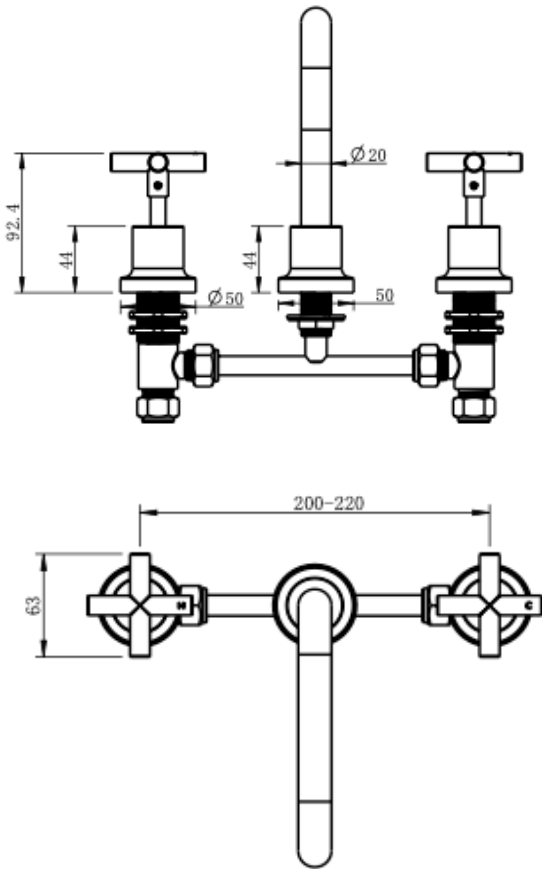

# Tre Cross Handle Basin Set

Brushed Nickel

## Product Specifications

Code	TRE-55-CRS-BN	Spindle	1/4 Turn Ceramic Disc
Barcode	9339897019255	WELS Reg	T42264
Material	Low Lead Brass	WELS Rating	5 Star
Finish	Brushed Nickel	WELS L/Min	6L/Min

Experience, *the difference.*