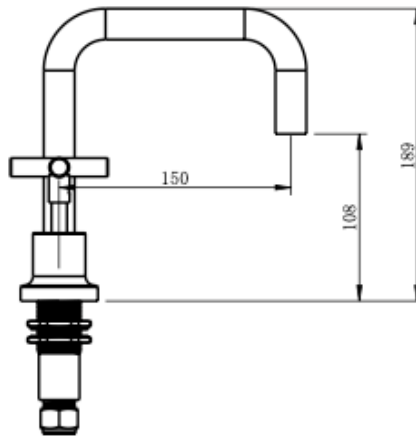

# Tre Cross Handle Basin Set

Brushed Nickel

## Product Specifications

Code	TRE-55-CRS-BN	Spindle	1/4 Turn Ceramic Disc
Barcode	9339897019255	WELS Reg	T42264
Material	Low Lead Brass	WELS Rating	5 Star
Finish	Brushed Nickel	WELS L/Min	6L/Min

Experience, *the difference.*